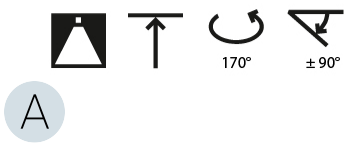

OPTICAL

| |
|--|
| Adjustability: Rotational 170°; Tilt 90° |
|--|

RATINGS AND CERTIFICATIONS

| |
|--|
| Certified By: Certified for North American Standards |
| IP rating: IP20 |

SIGN DIVA FLEX KORONA SUSPENSION