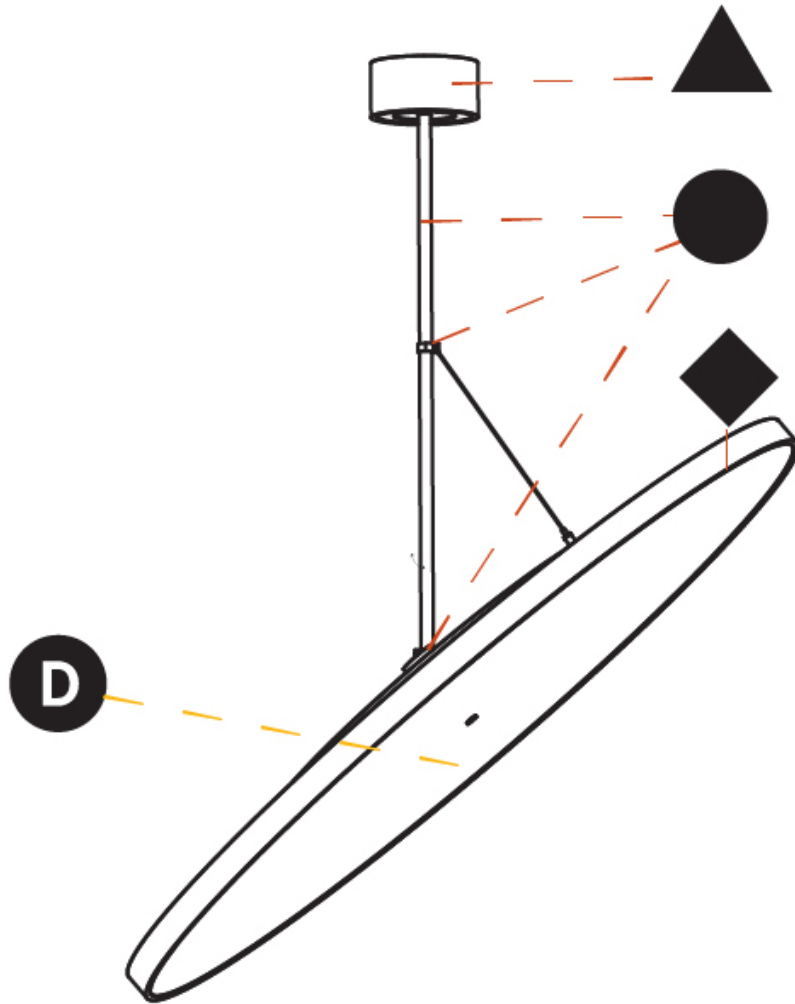

SIGN DIVA FLEX SUSPENSION

A30860-

PROJECT	_____
TYPE	_____
SPECIFIER	_____
QUANTITY	_____
DATE	_____

A