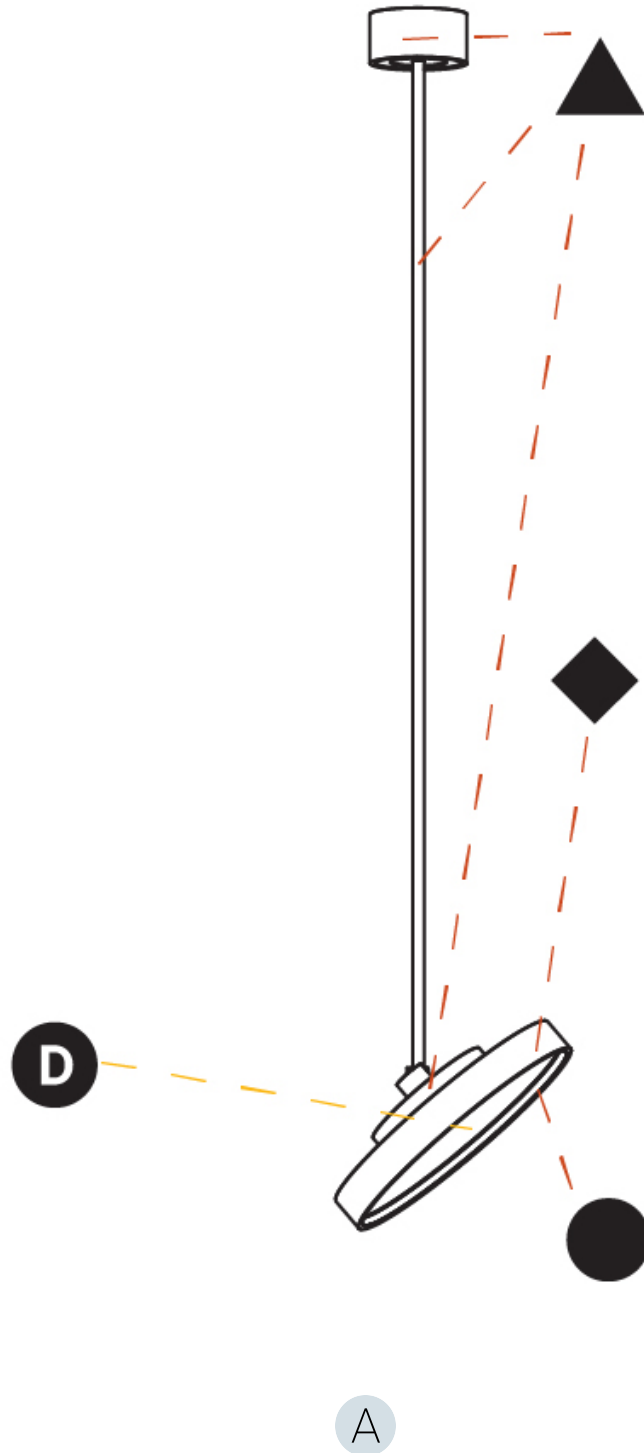

SIGN DIVA FLEX KORONA SUSPENSION

A30864-

PROJECT	_____
TYPE	_____
SPECIFIER	_____
QUANTITY	_____
DATE	_____