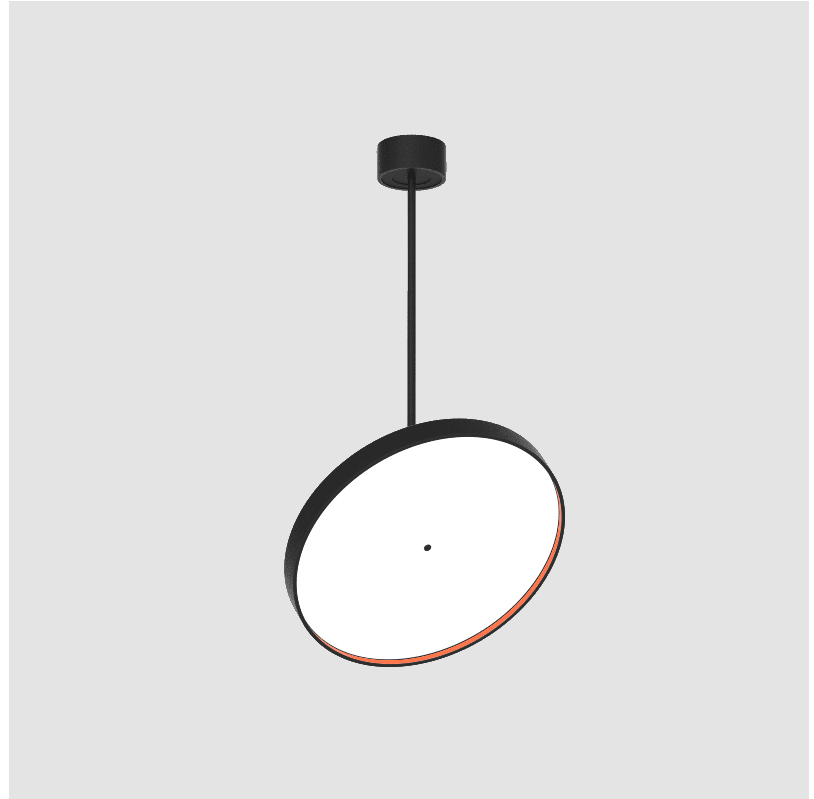

OPTICAL

| |
|--|
| Adjustability: Rotational 170°; Tilt 90° |
|--|

RATINGS AND CERTIFICATIONS

| |
|--|
| Certified By: Certified for North American Standards |
| IP rating: IP20 |

SIGN DIVA FLEX KORONA SUSPENSION