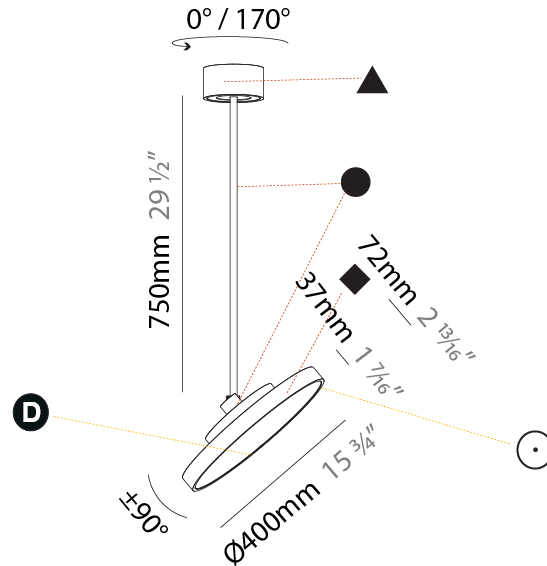

PHYSICAL

| |
|---|
| Shape: Round |
| Diameter (mm): 200 |
| Diameter (in): 7 7/8 |
| Height (mm): 870 |
| Depth (mm): 86 |
| Height (in): 34 1/4 |
| Depth (in): 3 3/8 |
| Light Distribution: Adjustable / Direct |
| Weight (kg): 2.007 |
| Weight (lbs): 4.42 |
| Diffuser: PMMA - Opal / Micro-Prism / Sparkling Secret / Vintage Industrial |
| Fixture Finish: SSR / BKV / CWI / CRY / HAB / UFT / ITA / RUA / FTG / MYG / LOD / PUS / FRO / FUP / KIA / POP / BLS / SPG / MEY / GOH / GUM / CHC / COM / ABZ / JAG / OBR / MOS / ROR |
| Fixture Material: Extruded Aluminum / Steel |

PHYSICAL

| |
|---|
| Shape: Round |
| Diameter (mm): 200 |
| Diameter (in): 7 7/8 |
| Height (mm): 1620 |
| Height (in): 63 3/4 |
| Light Distribution: Adjustable / Direct |
| Weight (kg): 2.007 |
| Weight (lbs): 4.42 |
| Diffuser: PMMA - Opal / Micro-Prism / Sparkling Secret / Vintage Industrial |
| Fixture Finish: SSR / BKV / CWI / CRY / HAB / UFT / ITA / RUA / FTG / MYG / LOD / PUS / FRO / FUP / KIA / POP / BLS / SPG / MEY / GOH / GUM / CHC / COM / ABZ / JAG / OBR / MOS / ROR |
| Fixture Material: Extruded Aluminum / Steel |

PHYSICAL

| |
|---|
| Shape: Round |
| Diameter (mm): 400 |
| Diameter (in): 15 3/4 |
| Height (mm): 870 |
| Height (in): 34 1/4 |
| Light Distribution: Adjustable / Direct |
| Weight (kg): 2.007 |
| Weight (lbs): 4.42 |
| Diffuser: PMMA - Opal / Micro-Prism / Sparkling Secret / Vintage Industrial |
| Fixture Finish: SSR / BKV / CWI / CRY / HAB / UFT / ITA / RUA / FTG / MYG / LOD / PUS / FRO / FUP / KIA / POP / BLS / SPG / MEY / GOH / GUM / CHC / COM / ABZ / JAG / OBR / MOS / ROR |
| Fixture Material: Extruded Aluminum / Steel |

OPTICAL

| |
|--|
| Adjustability: Rotational 170°; Tilt 90° |
|--|

RATINGS AND CERTIFICATIONS

| |
|--|
| Certified By: Certified for North American Standards |
| IP rating: IP20 |

SIGN DIVA FLEX SUSPENSION