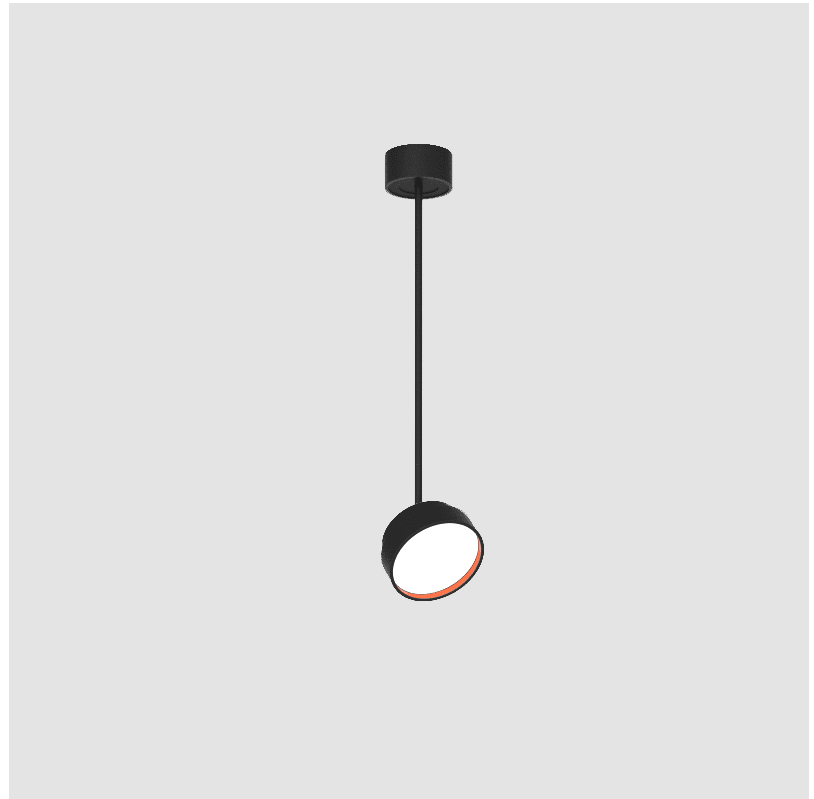

GENERAL

Series: Sign Diva Flex
Subseries: Sign Diva Flex Korona
Brand: Prolicht
Division: Architectural
Mounting Type: Suspension
Mounting Location: Ceiling
Subcategory: Pendant

PHYSICAL

Shape: Round
Diameter (mm): 200
Diameter (in): 7 7/8
Height (mm): 870
Height (in): 34 1/4
Light Distribution: Adjustable / Direct
Weight (kg): 2.007
Weight (lbs): 4.42
Diffuser: PMMA - Opal / Micro-Prism / Sparkling Secret / Vintage Industrial
Fixture Finish: SSR / BKV / CWI / CRY / HAB / UFT / ITA / RUA / FTG / MYG / LOD / PUS / FRO / FUP / KIA / POP / BLS / SPG / MEY / GOH / GUM / CHC / COM / ABZ / JAG / OBR / MOS / ROR
Fixture Material: Extruded Aluminum / Steel

ELECTRICAL

Lamp Type: LED (Zhaga Standard)
Input Wattage (W): 12.1
Total Output Wattage (W): 11
Dimming: Tri-Mode (Non-Dimming and Phase Dimming (120Vac only) and 0-10V Dimming)
Driver Included: Yes
Driver Location: Integrated
Driver Type: Constant Current - Universal
Driver Class: Class 2
Input Voltage (V): 120 - 277
Constant Current (MA): 350

LED

Color Temperature (°K): 2700 / 3000 / 3500 / 4000
Max. Delivered Lumen (lm): 836 / 895 / 903 / 921
Nominal Lumen (lm): 1280 / 1370 / 1382 / 1410
CRI: >90 CRI
Lamp Life (hrs): 50000

OPTICAL

Adjustability: Rotational 170°; Tilt 90°

RATINGS AND CERTIFICATIONS

Certified By: Certified for North American Standards
IP rating: IP20